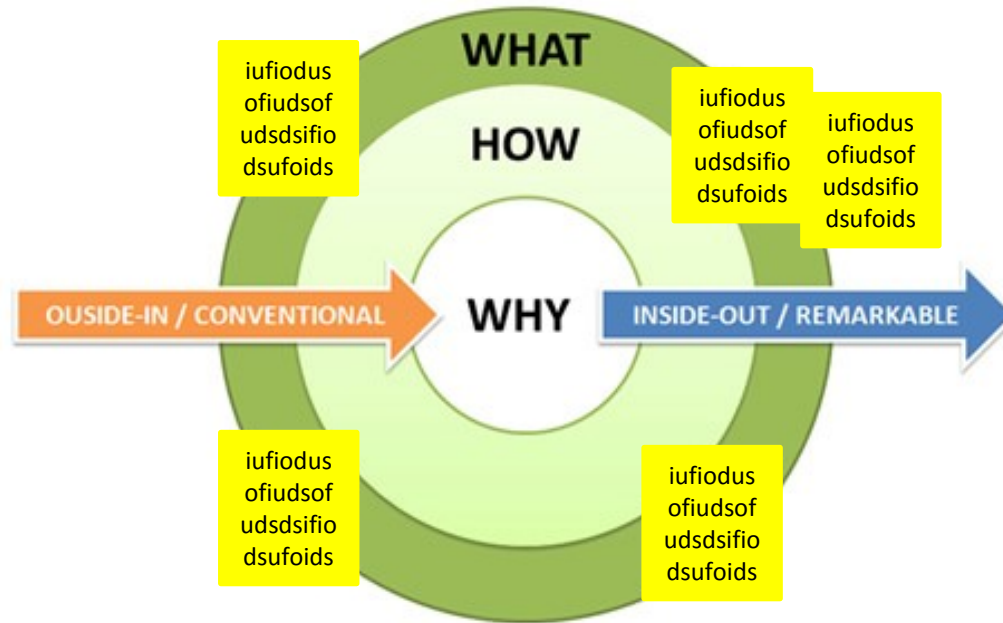

Nordic Scout Jamboree 20XX

Nordic Scout Jamboree 20XX

- Find each a picture that answers/describes the "WHY"
- Present to the others in your group
- Select 3 pictures as a group
- Summarize on post-its

Nordic Scout Jamboree 20XX

- Add your group outcome on the WHY

- What would be the value for Guiding and Scouting?

Nordic Scout Jamboree 20XX

- Plenum talk on what challenges we see are preventing us from doing it?

Nordic Scout Jamboree 20XX

- Having a picture of the challenges in realizing. Describe the overall HOW approach.

| 2015 | 2016 | 2017 |
|----------|---------------|-------------------|
| WSJ 2015 | Finland | Island (Moot) |
| | Rowerway 2016 | Sverige |
| | Norge (Rower) | Norge |
| | | Danmark (SL 2017) |