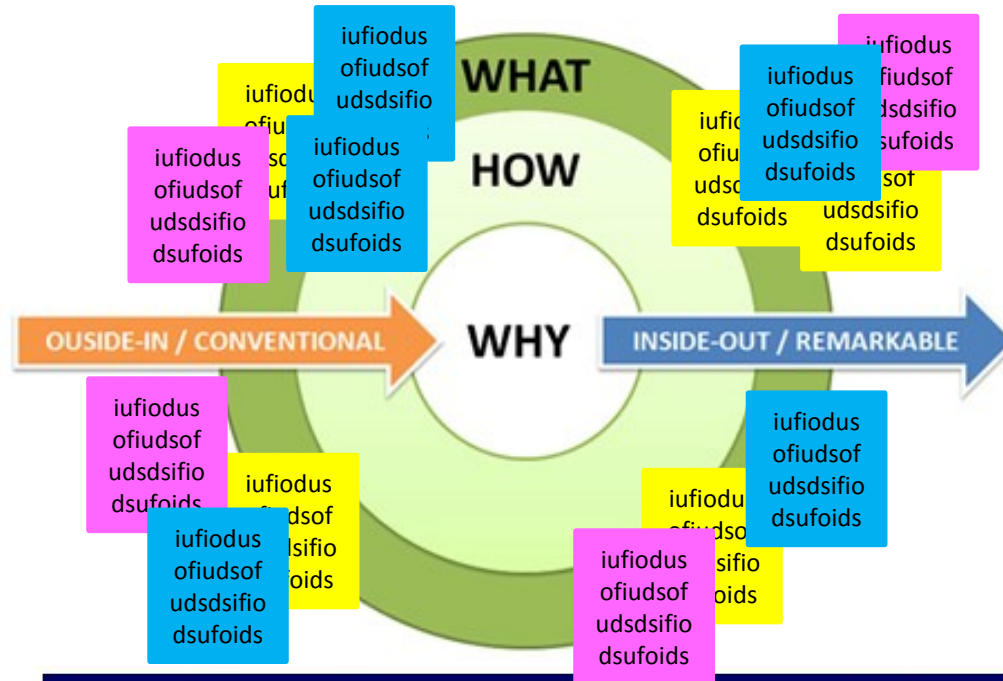

Nordic Scout Jamboree 20XX

- Now knowing that we can structure it. Then describe **WHAT** needed first actions.