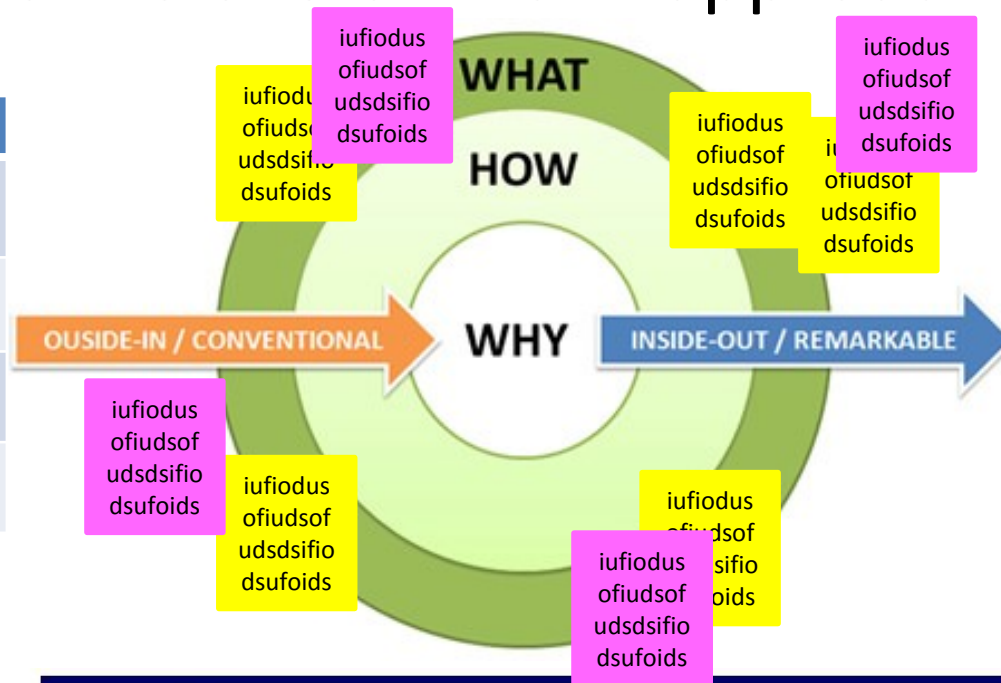

Nordic Scout Jamboree 20XX

Nordic Scout Jamboree 20XX

- Find each a picture that answers/describes the "WHY"
- Present to the others in your group
- Select 3 pictures as a group
- Summarize on post-its

Nordic Scout Jamboree 20XX

- Add your group outcome on the WHY

- What would be the value for Guiding and Scouting?

Nordic Scout Jamboree 20XX

- Plenum talk on what challenges we see are preventing us from doing it?

Nordic Scout Jamboree 20XX

- Having a picture of the challenges in realizing. Describe the overall HOW approach.

| 2015 | 2016 | 2017 |
|----------|---------------|-------------------|
| WSJ 2015 | Finland | Island (Moot) |
| | Rowerway 2016 | Sverige |
| | Norge (Rower) | Norge |
| | | Danmark (SL 2017) |